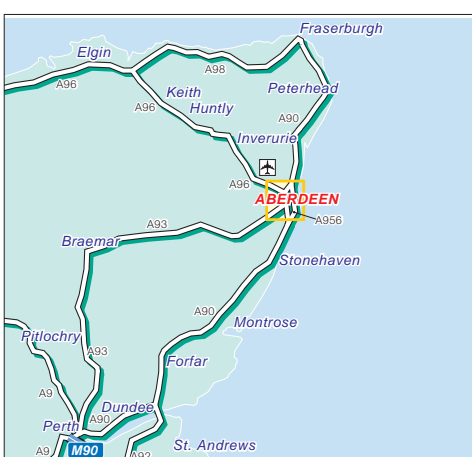

ABERDEEN

Mapping sourced from Ordnance Survey

09/09

- 
By Car - From West - Follow signs for the A96 city centre. Onto Union Street, continue up Union St past Union Terrace, second on Right - South Silver Street, through to Golden Sq. (one way to the left)
- From South** - A90 follow signs for city centre, over the river to roundabout, straight ahead to College Street onto Bridge Street, to lights at Union Street, turn left and second right onto South Silver Street (one way to the left clinic right round the circle, facing)
- From North** - A90 to A956 following signs for city centre, onto Union Street up past Union Terrace, second on right - South Silver Street. (then as above)
- 
By Rail - Aberdeen Station (Trains available on routes to the South and West) From platform there is easy access to the Trinity shopping centre (signposted) up long flight of stairs, leave shopping centre onto Union St, turn left to traffic lights, cross diagonally at the lights, then second road on the left (South Silver Street) takes you into Golden Sq, we are first on the right. Taxi's are also available from the station forecourt (signposted)
- 
Parking - Parking is available in Golden Square - this is one hour max, and monitored by wardens regularly.
- 
Car parks - Trinity shopping Centre - all day parking available. Off Union Street, down Bridge Street, (Keep in middle lane) Sharp left into Car park. Under the bridge. Walking access back to Union Street, turn left to traffic lights, cross diagonally, second road on right - South Silver Street - clinic 1st on right.
- 
Bus - All buses regularly available on Union Street, all stops clearly signposted with Numbers, (way to confusing to list) we have timetables available in the clinic.