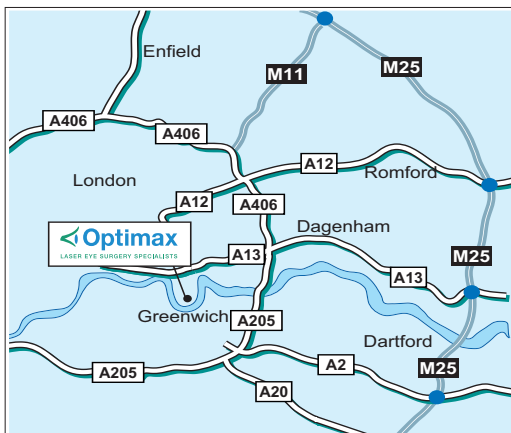

www.optimax.co.uk/canarywharf

P **By Car - North/East** From the M25 you can take the A13, A12 or the M11 - (A406 East), and follow the signs for Canary Wharf
South/East from the M25 you can take the A2 or A20, until you reach the A205 (South Circular) Eastbound then take the A102 (Blackwall Tunnel) Northbound and follow signs for Canary Wharf.

 **By Bus** - There are 4 Bus Routes that serve us, No. D3, D7, D8 and 277

 **By Rail** - Exit Canary Wharf Station (Docklands Light Railway & Tube) to street level, go to steps to your right and 25 Canada Square (Citigroup Building) is to the right.

 **Parking** - Canary Wharf has 4 underground public car parks. Nearest NCP is Waitrose place (2mins walk)