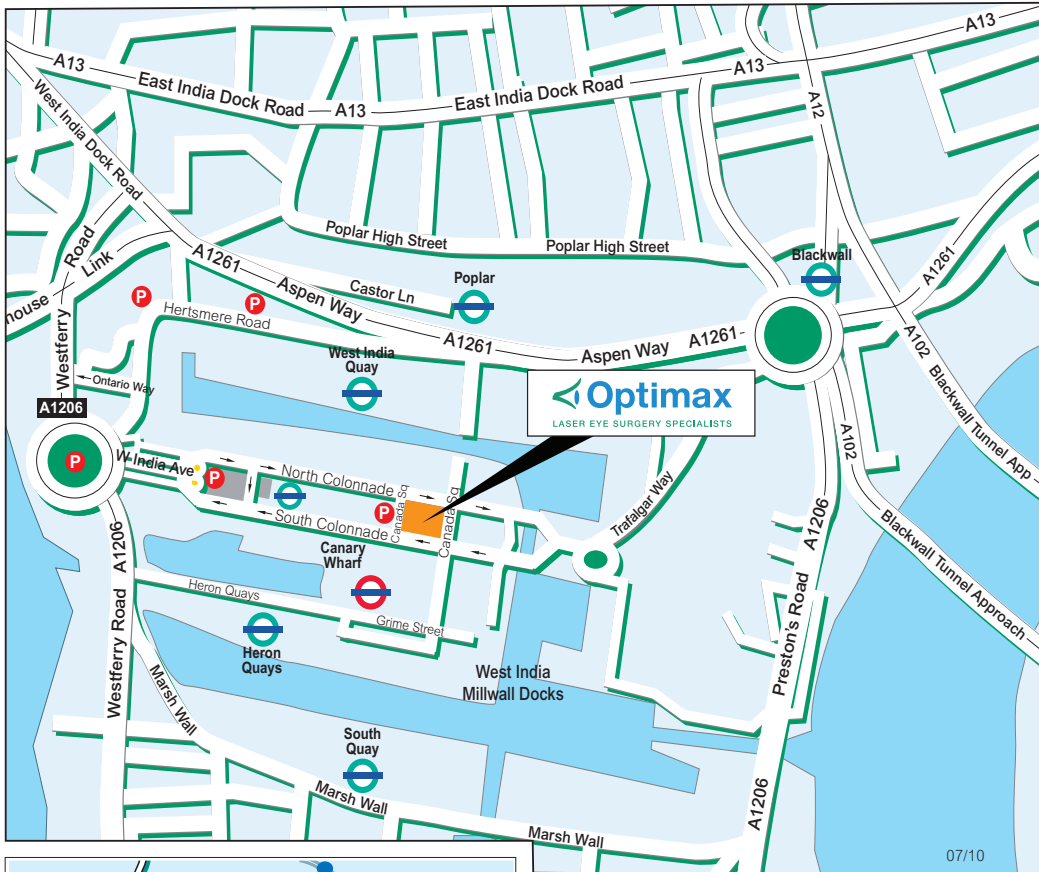

www.optimax.co.uk/canarywharf

P **By Car - North/East** From the M25 you can take the A13, A12 or the M11 - (A406 East), and follow the signs for Canary Wharf
South/East from the M25 you can take the A2 or A20, until you reach the A205 (South Circular) Eastbound then take the A102 (Blackwall Tunnel) Northbound and follow signs for Canary Wharf.

 **By Bus** - There are 4 Bus Routes that serve us, No. D3, D7, D8 and 277

 **By Rail** - Exit Canary Wharf Station (Docklands Light Railway & Tube) to street level, go to steps to your right and 25 Canada Square (Citigroup Building) is to the right.

 **Parking** - Canary Wharf has 4 underground public car parks. Nearest NCP is Waitrose place (2mins walk)