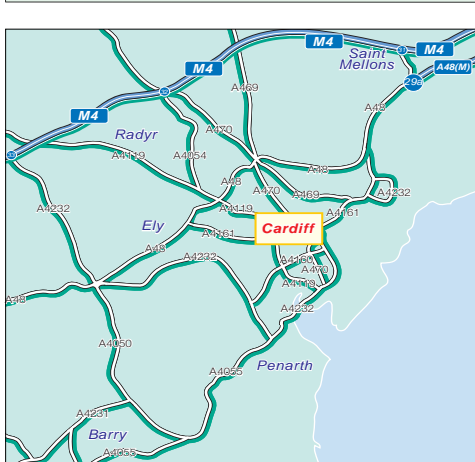

Tel: 0292 0786 480
 Fax: 0292 0786 481

City Executive Offices, 120 Temple Court
 13a Cathedral Road, Cardiff CF11 9HA

-  **By Car** - Optimax is on the A4119 Cathedral Road.
From East: M4, A48 and A4119. **From West:** M4 then A4119 **From South West:** A48, A4161 towards the City Centre and turn left onto A4119. **From North:** the A469 then A48 and A4119.
-  **Parking** - Through the barrier located next to the main entrance on Cathedral Road. Visitors should park then pay at reception. Sophia Gardens Parking is also opposite the clinic.
-  **By Bus** - Number 25 & 62 serve Cathedral Road, these can be taken from stand D2 at Cardiff Central Station.
-  **By Rail** - Cardiff Central Station (0.7 miles) Queen Street and Cathays Park Stations (0.4 miles) are the closest to 13a Cathedral Road.