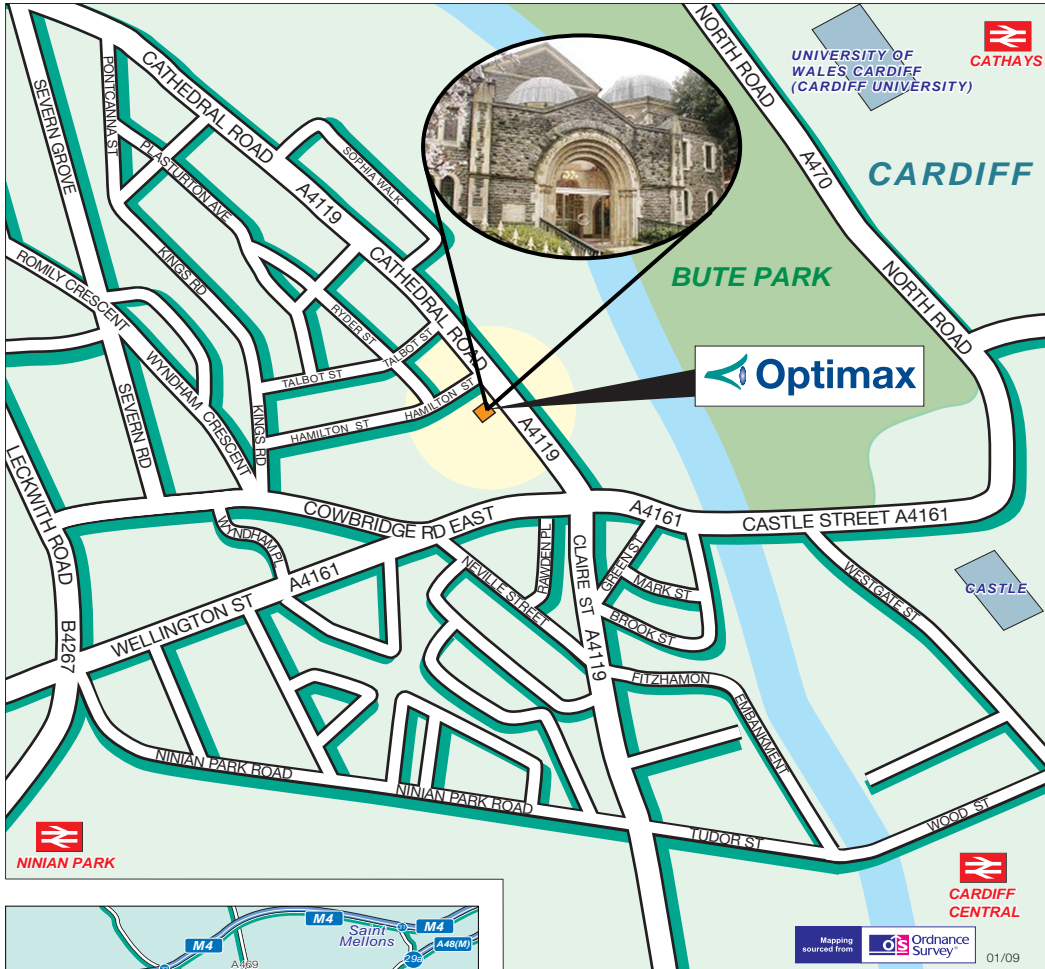

Tel: 0292 0786 480
 Fax: 0292 0786 481

City Executive Offices, 120 Temple Court
 13a Cathedral Road, Cardiff CF11 9HA

-  **By Car** - Optimax is on the A4119 Cathedral Road.
From East: M4, A48 and A4119. **From West:** M4 then A4119 **From South West:** A48, A4161 towards the City Centre and turn left onto A4119. **From North:** the A469 then A48 and A4119.
-  **Parking** - Through the barrier located next to the main entrance on Cathedral Road. Visitors should park then pay at reception. Sophia Gardens Parking is also opposite the clinic.
-  **By Bus** - Number 25 & 62 serve Cathedral Road, these can be taken from stand D2 at Cardiff Central Station.
-  **By Rail** - Cardiff Central Station (0.7 miles) Queen Street and Cathays Park Stations (0.4 miles) are the closest to 13a Cathedral Road.