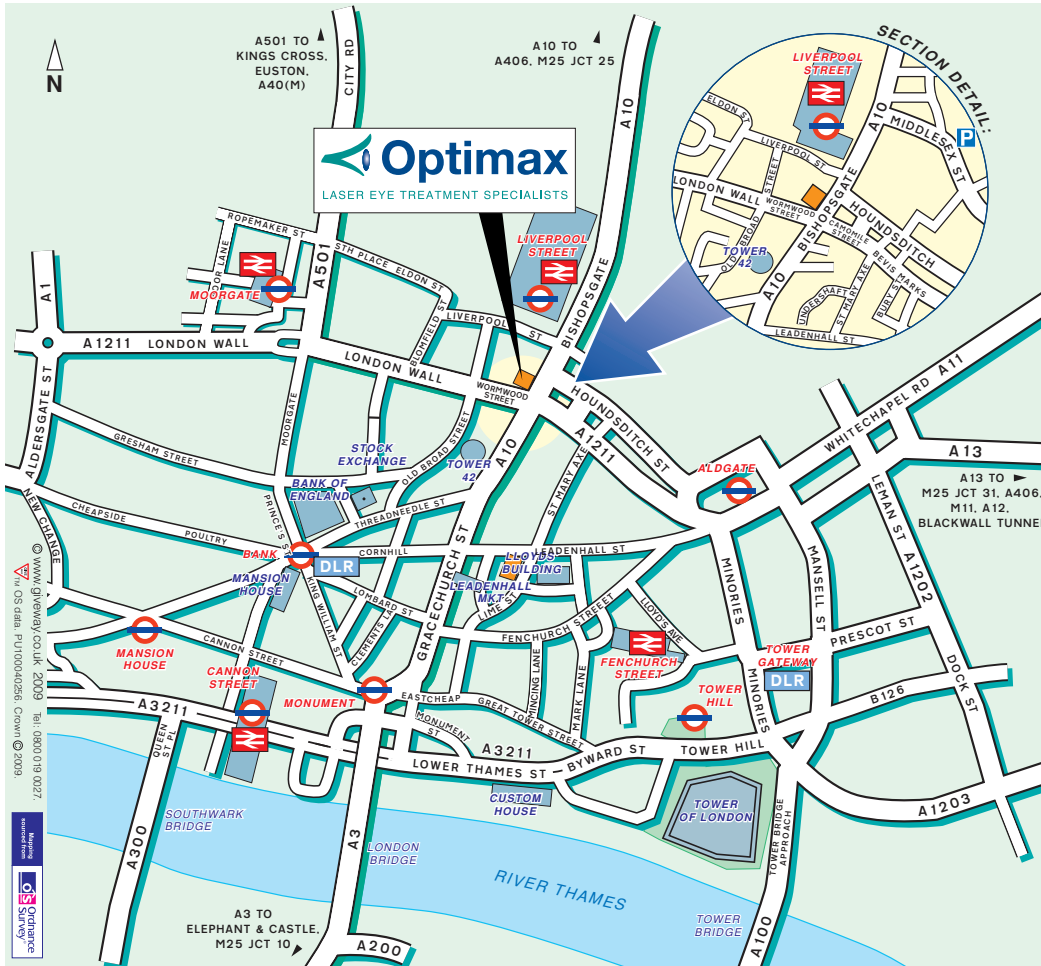

LASER EYE TREATMENT SPECIALISTS

Tel: 0207 638 7074

5th Floor, 105-109 Bishopsgate
London EC2M 3UE

- P Parking**
The nearest Car Park is located on Middlesex Street, off of Bishopsgate. There are parking meters in most surrounding streets where parking is readily available.
-  **By Tube**
Optimax is 2 minutes walk from Liverpool Street Station which is in Zone 1 on the Central, Circle, Hammersmith and City, and Metropolitan lines and is situated between Boots Opticians and the Flight Centre.
-  **By Rail**
National Rail operates from Liverpool Street Station and Moorgate Station from Mondays to Sundays 4:00am to 1:00am. Optimax is 2 minutes walk from Liverpool Street station and 10 minutes walk from Moorgate station.
-  **By Bus**
Optimax is served by multiple bus routes including numbers 11, 23, 33, 153, 214 and 271.