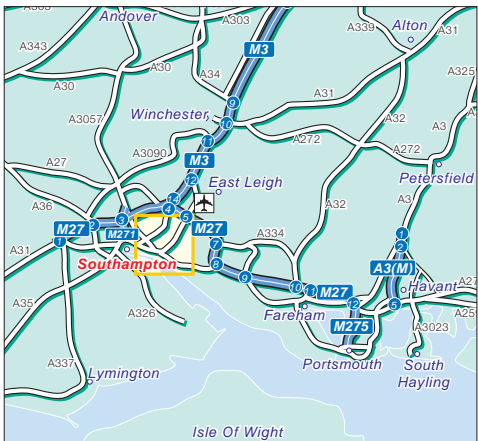

Mapping sourced from  Ordnance Survey
 09/09

- 
By Car - Optimax is situated close to the City Centre. From M27 take junction 3 on M271 to roundabout, take 1st exit, turn left at East Park Terrace to roundabout, 1st Exit and 1st Right
- 
By Rail - Southampton central is a 5 minute taxi ride or a 10 to 15 minute walk.
- 
Parking - Kings Road Car Park is situated opposite Optimax. Grosvenor Car Park is on Bedford Place